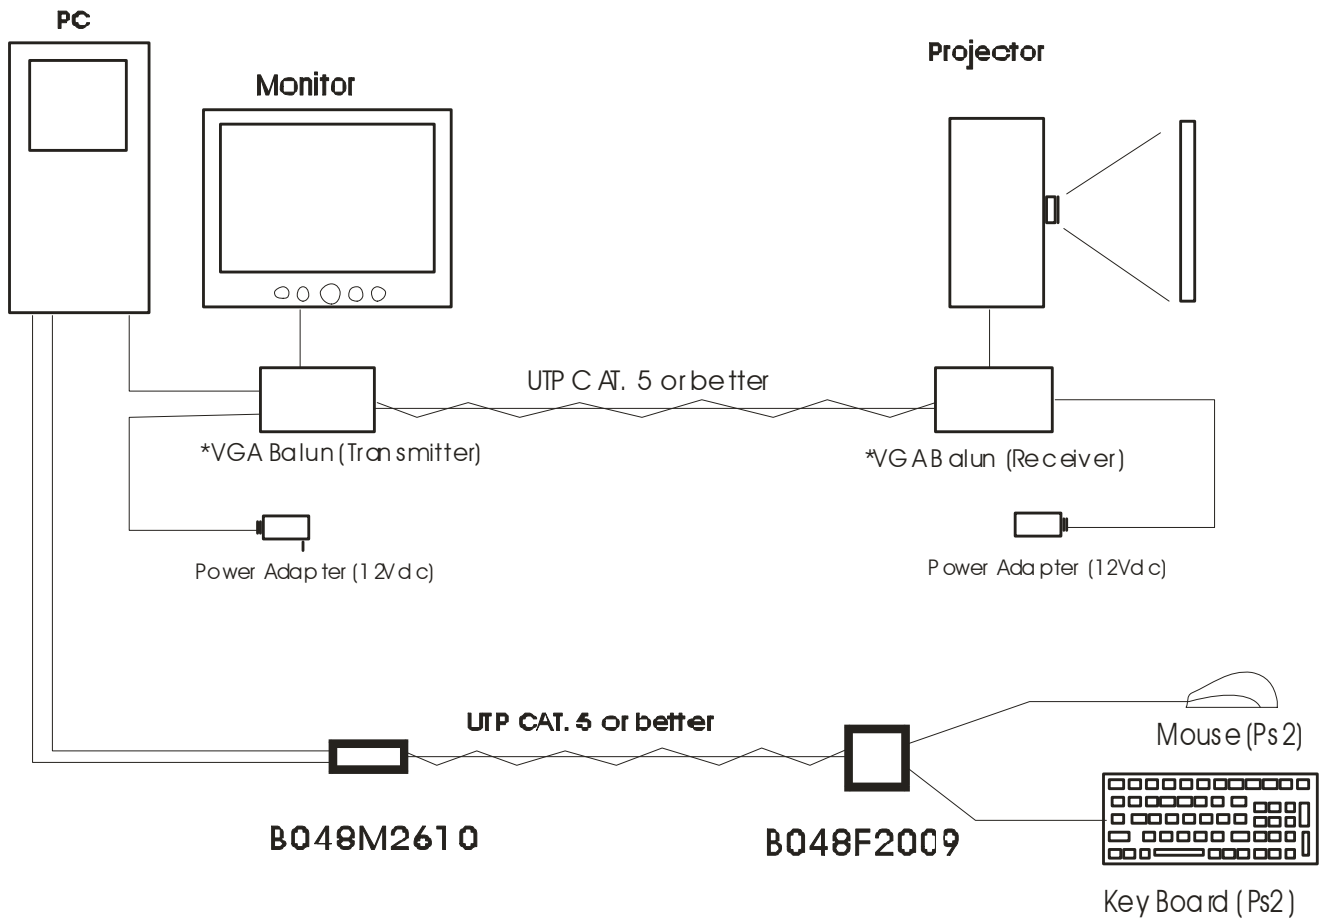

LEMAR INDUSTRIAL CORP.

PS/2 Converter for Keyboard and Mouse

PART NO.: Mini Din Plug

B048M2610

Mini Din Receptacle

B048F2009

Application:

*: Both passive and active VGA Baluns can be applied depends on the distance, check distributor for the details.

Passive VGA Baluns: B229F209 & B229M269

Active VGA Baluns: