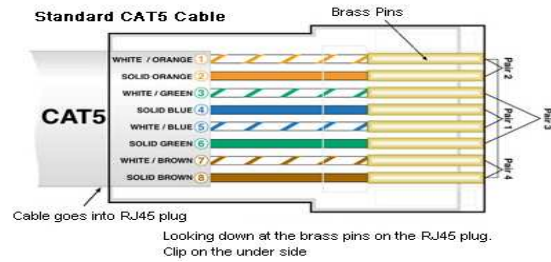

Installation:

- The balun requires one pair of STP cable to send the CATV signal, two baluns be used in pair are required.
- Run in your STP Cable between CATV source and TV. Put Cat5 Cable into the RJ45 Plug as the following diagram of standard connection order carefully. It is easy to make the mistake at this step. Therefore, please make sure you get all the cores into RJ45 plug in correct order and all cores go to the end of RJ45 plug before crimping. The brass pins will be pressed in to the individual cores and locked the plug on to the cable by crimping tool.
- Connect the 2.4GHz CATV Baluns to source and the TV.

Pin	Color of Core
1	White / Orange
2	Solid Orange
3	White / Green
4	Solid Blue
5	White / Blue
6	Solid Green
7	White / Brown
8	Solid Brown