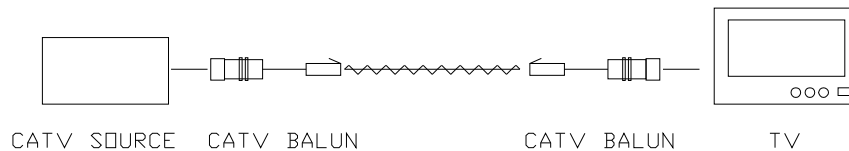

Application:

Troubleshooting:

No Picture:

Wrong wire colors have been used in wrong order please recheck the connection order.

The cable is damaged or there is a short or open circuit on the wire, please replace the wire.

Poor Picture:

Cable runs too long. The picture will deteriorate if the Cat 5 cable runs too long. 50 meters is the maximum distance for a passive balun.

Strong magnetic and/or electric field might affect picture quality, please keep hook-up away from them.

Check if qualified cables had been used, poor cables might affect pictures quality.

Warranty:

Lemar warrants that this product is to be free from defect in materials and workmanship, for a period of one year from the date of the purchase.

The warranty given by Lemar is in lieu of any other warranties, express or implied. This warranty does not apply to units abused through misuse or subjected to improper and/or excessive voltage, beyond our control. Lemar assumes no responsibility for damages or penalties incurred resulting from the use of this product. Lemar's liability under any warranties shall be discharged by replacing or repairing, at our option, the defective product. Lemar's liability for any product shall not exceed a refund of the purchase price. The warranty listed here is intended only as a summary of your full and complete warranty.

Caution:

Do not attempt to open the body, as there are no user-serviceable parts inside Balun. Opening the unit will void your warranty.