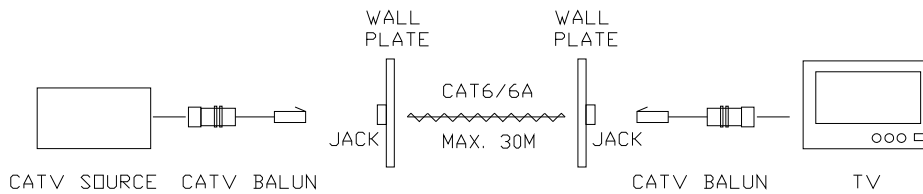

Installation:

1. The patch cord CATV balun requires to be used in pair.
2. Connect the 2.4GHz CATV Baluns to the jacks of wall plate both at side of source and the TV.

Application:

Troubleshooting:

No Picture

1. Wrong wire colors have been used in wrong order please recheck the connection order.
2. The cable is damaged or there is a short or open circuit on the wire, please replace the wire.

Poor Picture

1. Cable runs too long. The picture will deteriorate if the Cat.6/6A cable runs too long. 30 meters is the maximum distance for a passive balun.
2. Strong magnetic and/or electric field might affect picture quality, please keep hook-up away from them.
3. Check if qualified cables had been used, poor cables might affect pictures quality.

Warranty:

Our products have a period of one year warranty.

Lemar warrants that this product is to be free from defect in materials and workmanship, for a period of one year from the date of the purchase. The warranty given by Lemar is in lieu of any other warranties, express or implied. This warranty does not apply to units abused through misuse or subjected to improper and/or excessive voltage, beyond our control. Lemar assumes no responsibility for damages or penalties incurred resulting from the use of this product. Lemar's liability under any warranties shall be discharged by replacing or repairing, at our option, the defective product. Lemar's liability for any product shall not exceed a refund of the purchase price. The warranty listed here is intended only as a summary of your full and complete warranty.

For a full and complete warranty of this product, please contact Lemar.

Caution:

Do not attempt to open the body, as there are no user-serviceable parts inside Balun. Opening the unit will void your warranty.

All the contents above are subjected to change without notice.